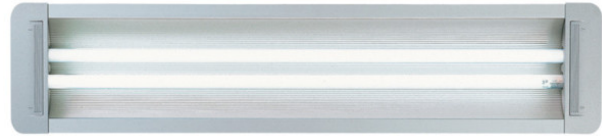

SPACE RECESSED

D96008

GENERAL

Series: Space
Brand: Milan
Division: Design
Mounting Type: Recessed
Mounting Location: Ceiling
Subcategory: Downlight

PHYSICAL

Shape: Rectangle
Length (mm): 1208
Length (in): 47 ⁹/₁₆
Width (mm): 150
Width (in): 5 ⁷/₈
Height (mm): 92
Height (in): 3 ⁵/₈
Light Distribution: Direct
Weight (kg): 2.7
Weight (lbs): 6
Diffuser: Glass - Sold Separately
Fixture Material: Metal

ELECTRICAL

Number of Lamps: 2
Lamp Type: LED Retrofit / CFL
Bulb Included: Bulb Not Included
Total Output Wattage (W): 46 / 78
Max. Wattage Per Lamp (W): 23 / 39
Lamp Base: G5
Input Voltage (V): 120

LED

OPTICAL

RATINGS AND CERTIFICATIONS

Certified By: CSA Certified to UL and CSA Standards
IP rating: IP44

PROJECT	_____
TYPE	_____
NOTES	_____
QUANTITY	_____
DATE	_____