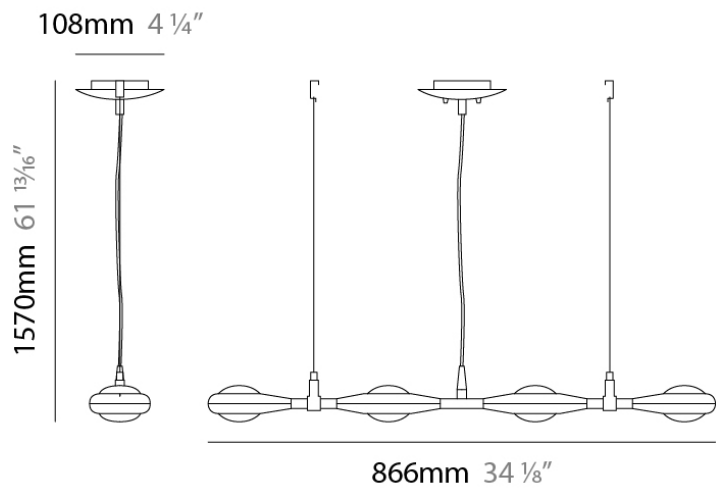

PROJECT
TYPE
NOTES
QUANTITY
DATE

SPACE SUSPENSION

D91123

GENERAL

Series: Space
Brand: Milan
Division: Design
Mounting Type: Suspension
Mounting Location: Ceiling
Subcategory: Pendant

PHYSICAL

Shape: Abstract
Length (mm): 866
Length (in): 34 1/4
Width (mm): 108
Width (in): 4 1/4
Height (mm): 1570
Height (in): 62
Weight (kg): 2.3
Weight (lbs): 5
Fixture Finish: Metallic Gray
Fixture Material: Aluminum

ELECTRICAL

Number of Lamps: 4
Lamp Type: LED Retrofit
Lamp Shape: MR16
Bulb Included: Bulb Not Included
Total Output Wattage (W): 12
Max. Wattage Per Lamp (W): 3
Lamp Base: GU10
Input Voltage (V): 120

LED

OPTICAL

RATINGS AND CERTIFICATIONS

Certified By: CSA Certified to UL and CSA Standards
IP rating: IP20